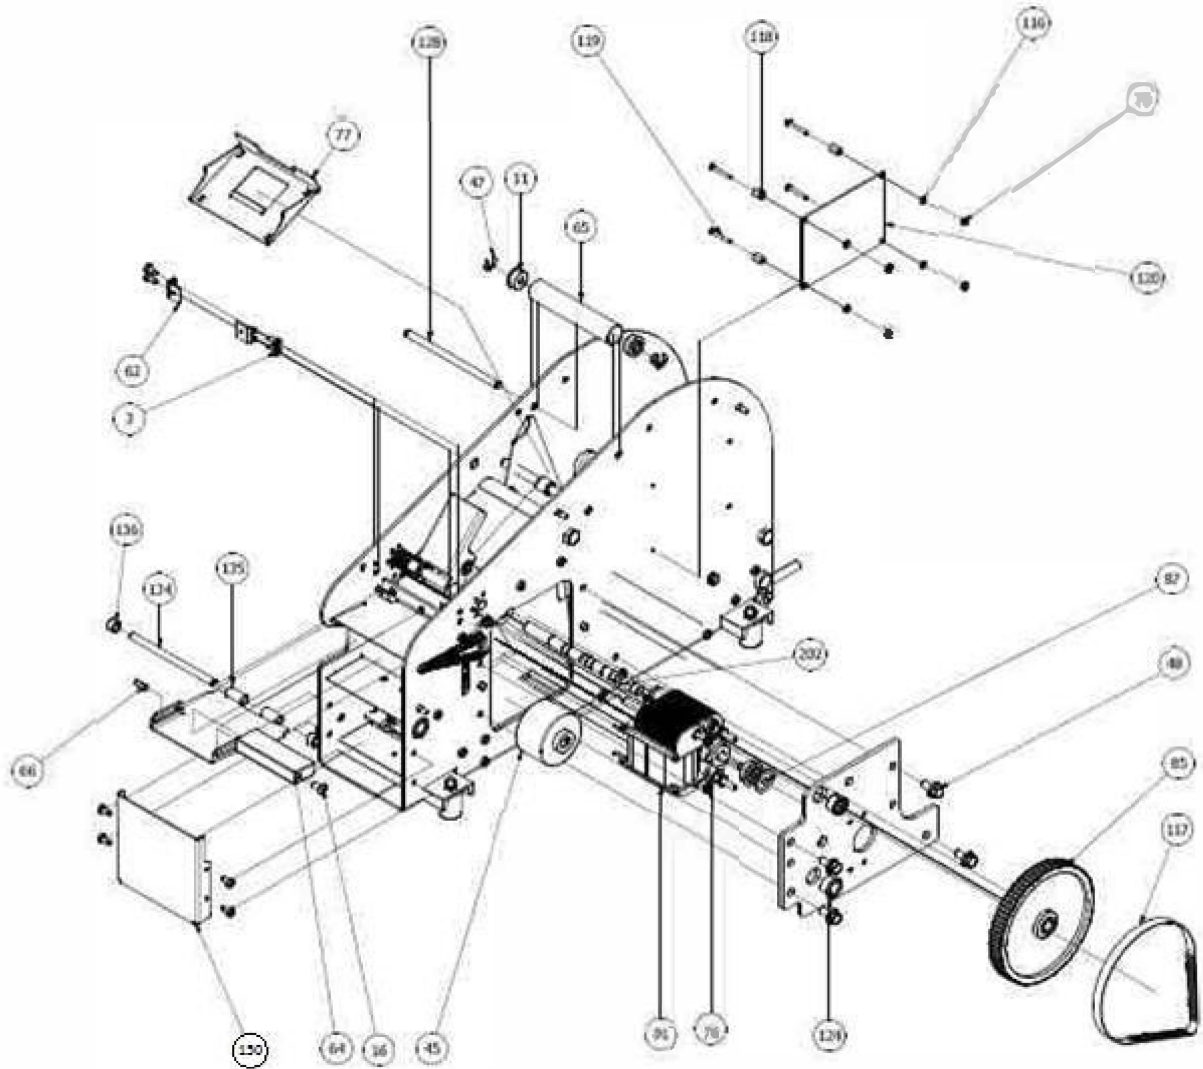

**\*\* Please scroll down for parts list. \*\***

TD 2100 Electric Drawing #2

Replacement Part Table for  
TD 2100 Electric Drawing #2

Replacement Part Number	Description	Item Number	Item Description	Quantity
RP40231	3/8 Bearing	40	Bearing	2
RP40315	Ramp	2	Cover	1
		3	Screw	4
RP40505	Pressure Plate	NS	Sticker	1
		77	Plate	1
RP40516	Brush Tank Cover With Rod and Bushings	135	Weighted Tank Cover	1
		3	Screw	2
		136	Brass Bushing	2
		134	Rod	1
RP40517	Tape Weight with Screw	64	Weight	1
		16	Screw	1
		66	Pin	1
RP40235	Urethane Feed Wheel w/ Shaft	39/45	Wheel w/ Shaft	1
		202	Screw	2
RP41101	Gearbox/Motor Mount	42	Gearbox/Motor	1
RP42210	120V Motor	91	Motor	1
		76	Nut	2
		98	Nut	2
		42	Gearbox/Motor Frame	1
		NS	Connector	1
RP42811	220V Motor	91	Motor	1
		76	Nut	2
		98	Nut	2
		42	Gearbox/Motor Frame	1
		NS	Connector	1
RP40317	Front Cover w/ Clips	150	Front Cover	1
		NS	Clips	4
		NS	Screw	4

Replacement Part Table for  
TD 2100 Electric Drawing #2

Replacement Part Number	Description	Item Number	Item Description	Quantity
RP42220	Small Timing Pulley	87	Pulley	1
		203	Screw	1
RP42230	Large Timing Pulley	85	Pulley	1
		47	Screw	1
RP42240	Timing Belt	117	Belt	1
RP42401	Controller Board Assembly 110 V	119	Screw	4
		120	Board 110 V	1
		118	Standoff	4
		116	Washer	4
		70	Nut	4
RP40236	Cutter Guard Clip	62	Clip	1
		3	Screw	2
RP42402	Controller Board Assembly 220 V	119	Screw	4
		120	Board 220 V	1
		118	Standoff	4
		116	Washer	4
		70	Nut	4
RP40522	Top Roller Assembly	129	Roller	1
		128	Shaft	1
		61	E -C lip	2