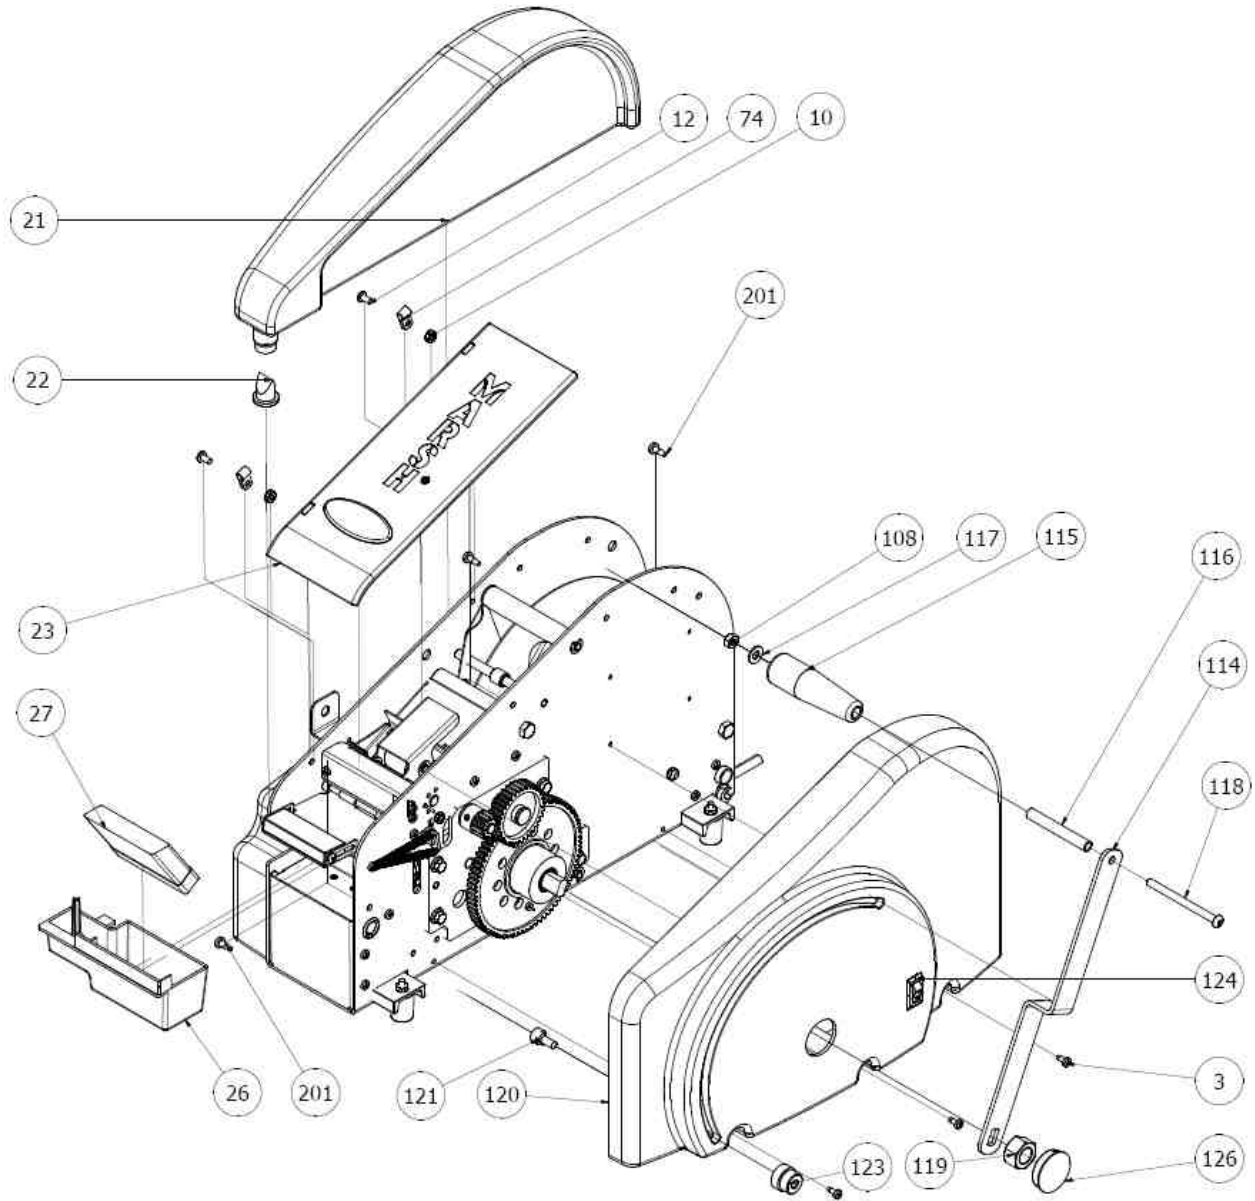

**\*\* Please scroll down for parts list. \*\***

TD2100 Manual Drawing #1

# Parts Lists

Replacement Part Table for TD2100 Manual Drawing #1

Replacement Part Number	Description	Item Number	Item Description	Quantity
RP40310	Top Cover Assembly	23	Top Cover	1
		NS	Logo	1
		10	Nut	2
		74	Hinge	2
		12	Screw	2
RP40311	Top Cover Hinge with Screw	74	Hinge	2
		10	Nut	2
		12	Screw	2
RP40401	Water Bottle with Valve	21	Bottle	1
		22	Duckbill Valve	1
RP40405	Brush Tank	26	Tank	1
RP40407	Moistening Brush	27	Brush	1
RP41301	Right Side Cover Assembly	120	Side Cover	1
		3	Screw	3
		202	Screw	2
		201	Screw	1
		126	Hole Plug	1
		123	Stop Assy	1
RP41301 H	Right Side Cover Assembly w/ Heater	120	Side Cover	1
		3	Screw	3
		202	Screw	2
		201	Screw	1
		124	Switch	1
		126	Hole Plug	1
RP150536	Power Switch	123	Stop Assy	1
		124	Switch	1
RP41257	Handle	114	Handle Arm	1
		115	Handle	1
		116	Handle Insert	1
		117	Washer	1
		118	Screw	1
		119	Nut	1
RP43102	Handle Hole Plug	126	Hole Plug	1
RP41260	Inch Measuring Strip	NS	Strip	1
RP41262	Metric Measuring Strip	NS	Strip	1
RP41290	Stop Bolt	123	Nut	1
		121	Screw	1